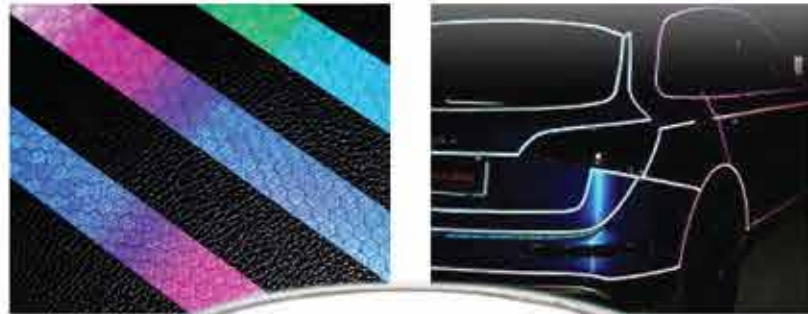

MOOD ROOF LIGHT

MWA-FB117
REFLECTIVE AUTO TAPE/WRAP

COST FOB	COST
$0.75	$1.35

MOOD ROOF LIGHT

WIND POWER GRILL LED