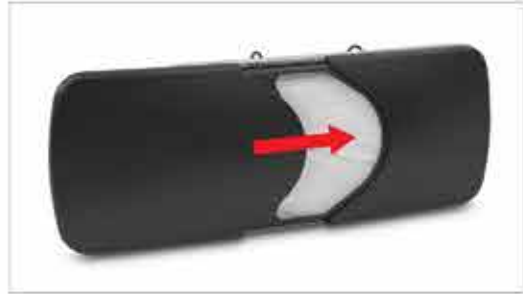

AUTO / CAR ACCESSORIES

MWA-FB100
CAR VISOR MASK/TISSUE HOLDER