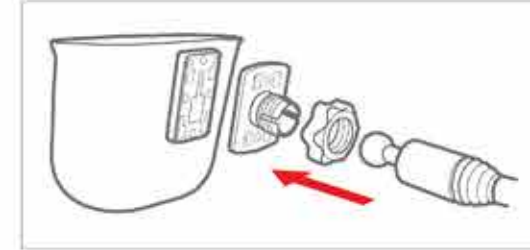

CAR SUCTION BASKET

MWA-FB099
CAR SUCTION BASKET